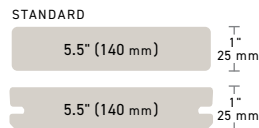

LANDMARK COLLECTION™

Crosscut Hardwoods

Crosscut cathedral grain style with a matte finish and cascading color blending for subtle board-to-board variation.

- All colors available in standard width
- With a Class A Flame Spread Index rating, it's an ideal choice for fire zones