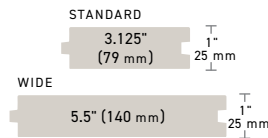

- Standard 3.125" (79 mm) available in all colors
- Wide-width 5.5" (140 mm) available in Coastline, Dark Hickory, English Walnut, Mahogany, and Weathered Teak
- Also available in cladding; see details at timbertech.com/cladding