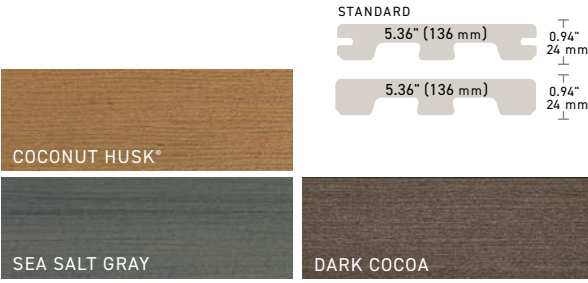

COMPOSITE

PRIME+ COLLECTION®*

Timeless Grain

Choose this collection for a classic wood aesthetic with natural, inviting colors and a textured straight grain pattern.

- Three-sided proprietary polymer cap made with zero wood fibers for excellent sun and moisture resistance