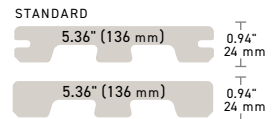

Terrain Collection in Silver Maple

COMPOSITE

TERRAIN® COLLECTION

Rugged Cathedral Grain

Capture a timeless, authentic wood look with the Terrain Collection. With subtle color variation and a textured grain, these boards deliver an attractive look for your outdoor oasis.

- Four-sided proprietary polymer cap made with zero wood fibers for superior sun and moisture resistance—even in the grooves