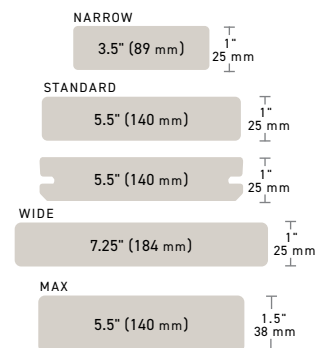

VINTAGE COLLECTION®

Exotic Hardwoods

This collection captures the look of sought-after premium hardwoods—with a refined wire-brushed finish and multi-tonal color blending featuring highlights and lowlights.

- Design flexibility with Multiwidth Decking in narrow, standard, and wide widths for all colors
- Vintage MAX (1.5" (38 mm) thick) dock boards allow for a 61 cm (24") on-center installation; only available in Coastline
- With Class A Flame Spread Index Rating and WUI-Compliance, it's the best choice for fire zones