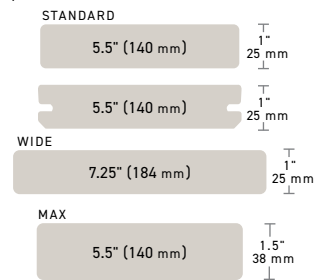

- Design flexibility with Multiwidth Decking in narrow, standard, and wide widths for all colors
- Vintage MAX (1.5" (38 mm) thick) dock boards allow for a 61 cm (24") on-center installation; only available in Coastline
- With Class A Flame Spread Index Rating and WUI-Compliance, it's the best choice for fire zones

Embrace the soft, inviting versatility of attractive cathedral grain—with varying peaks and soft, solid colors that suit a range of styles.

- Slate Gray and Brownstone available in standard and wide widths
- Harvest MAX (1.5" thick) boards allow for a 24" on-center installation; available in Slate Gray
- With WUI-Compliance, it's an ideal choice for fire zones