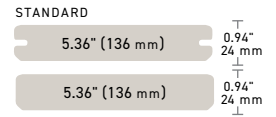

Reserve Collection in Antique Leather®
Classic Composite Series, Drink Rail

COMPOSITE

RESERVE COLLECTION

Reclaimed Grain

Bold, multi-tonal colors and rustic cathedral grain.

- Four-sided proprietary polymer cap made with zero wood fibers for superior sun and moisture resistance—even in the grooves