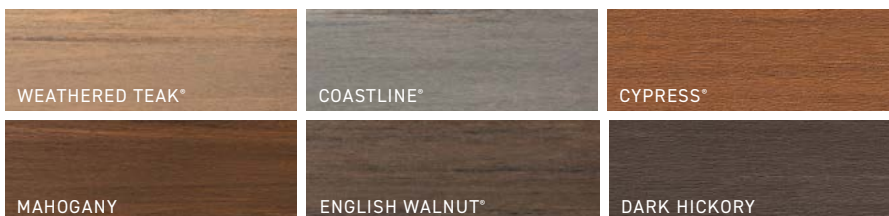

VINTAGE COLLECTION®

Exotic Hardwoods

This collection captures the look of sought-after premium hardwoods—with a refined wire-brushed finish and multi-tonal color blending featuring highlights and lowlights.

- Design flexibility with Multiwidth Decking in narrow, standard, and wide widths for all colors
- Vintage MAX (1.5" (38 mm) thick) dock boards allow for a 61 cm (24") on-center installation; only available in Coastline
- With Class A Flame Spread Index Rating and WUI-Compliance, it's the best choice for fire zones

Vintage Collection in Multiwidth Coastline®

LANDMARK COLLECTION™

Crosscut Hardwoods

Crosscut cathedral grain style with a matte finish and cascading color blending for subtle board-to-board variation.

- All colors available in standard width
- With a Class A Flame Spread Index rating, it's an ideal choice for fire zones