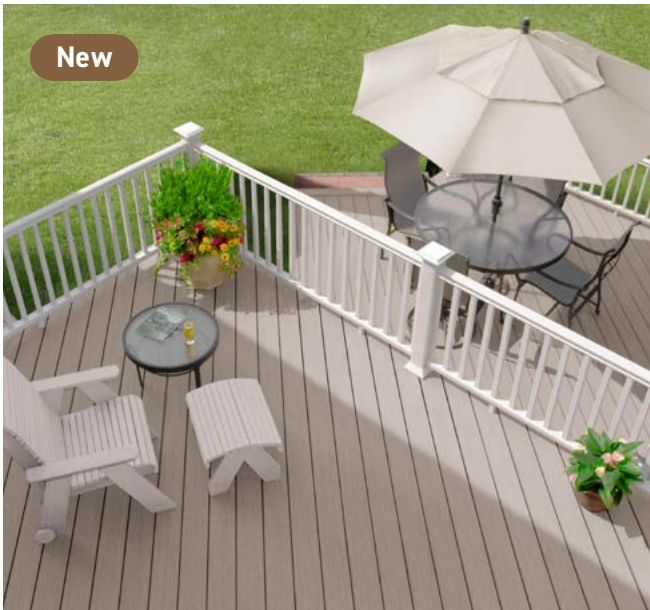

Terrain+ Collection in Weathered Oak
Classic Composite Series in White

COMPOSITE

TERRAIN+ COLLECTION™

Subtle Grain

With new and improved color blending technology, these boards deliver sophisticated colors with a subtle grain pattern.

- Four-sided proprietary polymer cap made with zero wood fibers for superior sun and moisture resistance—even in the grooves