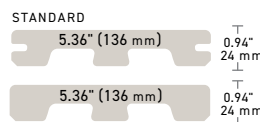

COMPOSITE

TERRAIN+ COLLECTION™

Subtle Grain

With new and improved color blending technology, these boards deliver sophisticated colors with a subtle grain pattern.

- Four-sided proprietary polymer cap made with zero wood fibers for superior sun and moisture resistance—even in the grooves

COMPOSITE

TERRAIN® COLLECTION

Rugged Cathedral Grain

Capture a timeless, authentic wood look with the Terrain Collection. With subtle color variation and a textured grain, these boards deliver an attractive look for your outdoor oasis.

- Four-sided proprietary polymer cap made with zero wood fibers for superior sun and moisture resistance—even in the grooves