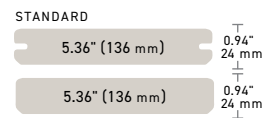

COMPOSITE

LEGACY COLLECTION

Hand-Scraped Finish

Choose this collection for an artisanal, craftsman-inspired aesthetic that features cascading hues and a textured, hand-scraped finish.

- Four-sided proprietary polymer cap made with zero wood fibers for superior sun and moisture resistance—even in the grooves
- Variable grain pattern for unique board-to-board variation

COMPOSITE

RESERVE COLLECTION

Reclaimed Grain

Bold, multi-tonal colors and rustic cathedral grain.

- Four-sided proprietary polymer cap made with zero wood fibers for superior sun and moisture resistance—even in the grooves